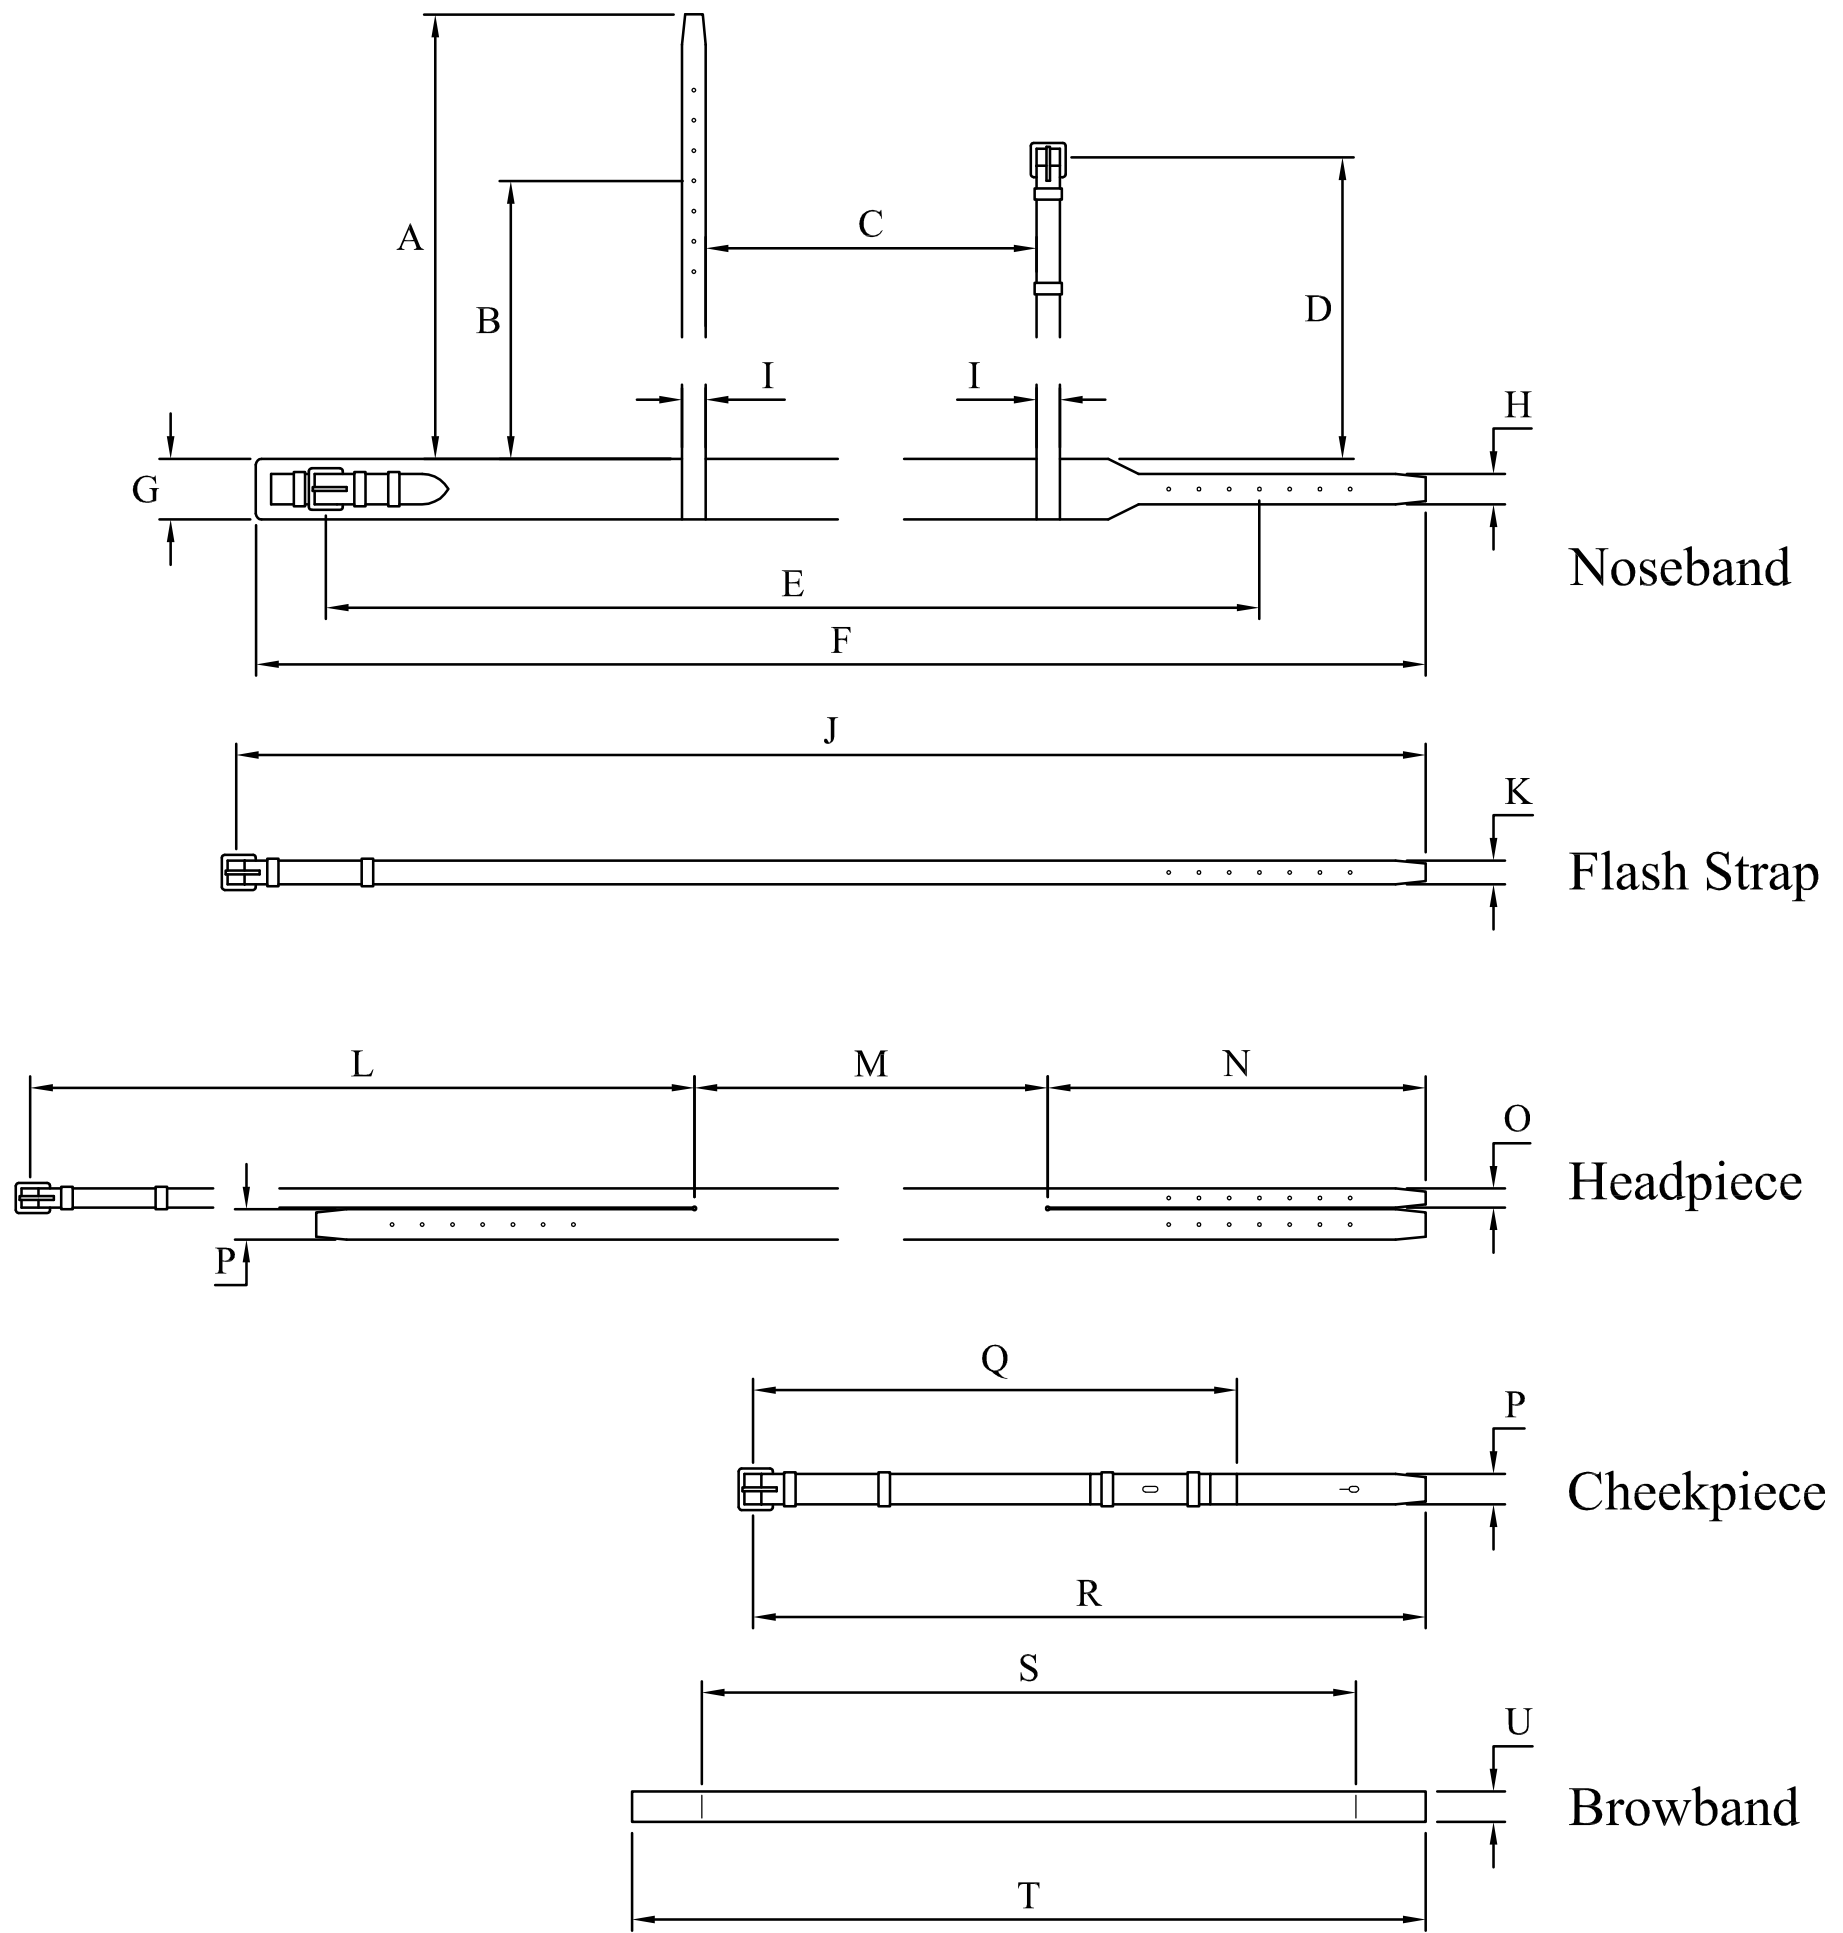

Bridle Dimension Chart

all dimensions in inches

		Pony	Cob	Full	Extra Full
Noseband	A	30"	31"	33 1/2"	38"
	B	26 1/2"	27 1/2"	30"	34 1/2"
	C	10"	11 1/2"	12 1/2"	13 1/2"
	D	8"	9"	10"	11"
	E	19 1/2"	22 1/2"	25"	27"
	F	24 1/2"	27 1/2"	30"	32"
	G*	1"	1 1/8"	1 1/4"	1 1/4"
	H	1/2"	5/8"	5/8"	5/8"
Flash Strap	I	1/2"	1/2"	1/2"	1/2"
	J	20 1/2"	22 1/2"	24 1/2"	26"
	K	1/2"	1/2"	1/2"	1/2"
Headpiece	L	21"	23"	24"	25"
	M	10"	11 1/2"	13"	15"
	N	7"	7 1/2"	8"	8 1/2"
	O	3/8"	3/8"	3/8"	1/2"
Cheekpiece	P	1/2"	5/8"	3/4"	3/4"
	Q	8"	9"	10"	11"
Browband	R	12"	13"	14"	15"
	S	10 3/4"	12"	14"	14 1/2"
	T	13"	14 1/2"	16 1/2"	17 1/2"
U*		1/2"	5/8"	3/4"	3/4"

* may vary with style

Drawn by
Oakside Saddlery
 Minster, Kent, UK
www.oakside saddlery.co.uk

A3

13/05/2013
 Bridle Measurements Form

remCAD.com